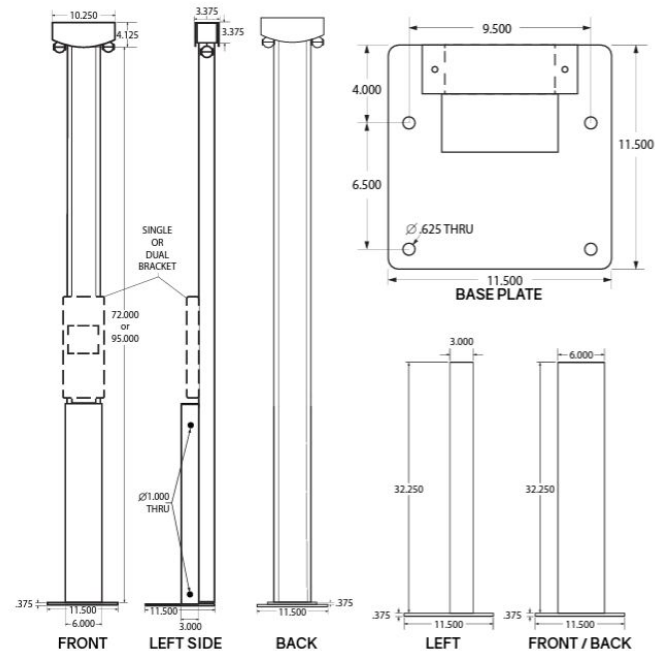

Eiffel Pro - Dual pedestal with cable management

Technical datasheet

General specifications

Model	Eiffel Pro
Dimensions	72" H x 6" W x 2.62" L
Material	Aluminum construction with stainless steel hardware
Color	RAL 7043 Matte
Other	76" retractor reach distance, free standing mounting base

Supported installations

- Wallbox Pulsar Plus
- Wallbox Pulsar Plus N.A
- Wallbox Pulsar Pro
- Berlin Holster Type 1

Dimensions

Eiffel Pro - Dual pedestal with cable management

Technical datasheet

Front view

Side view

Rear view